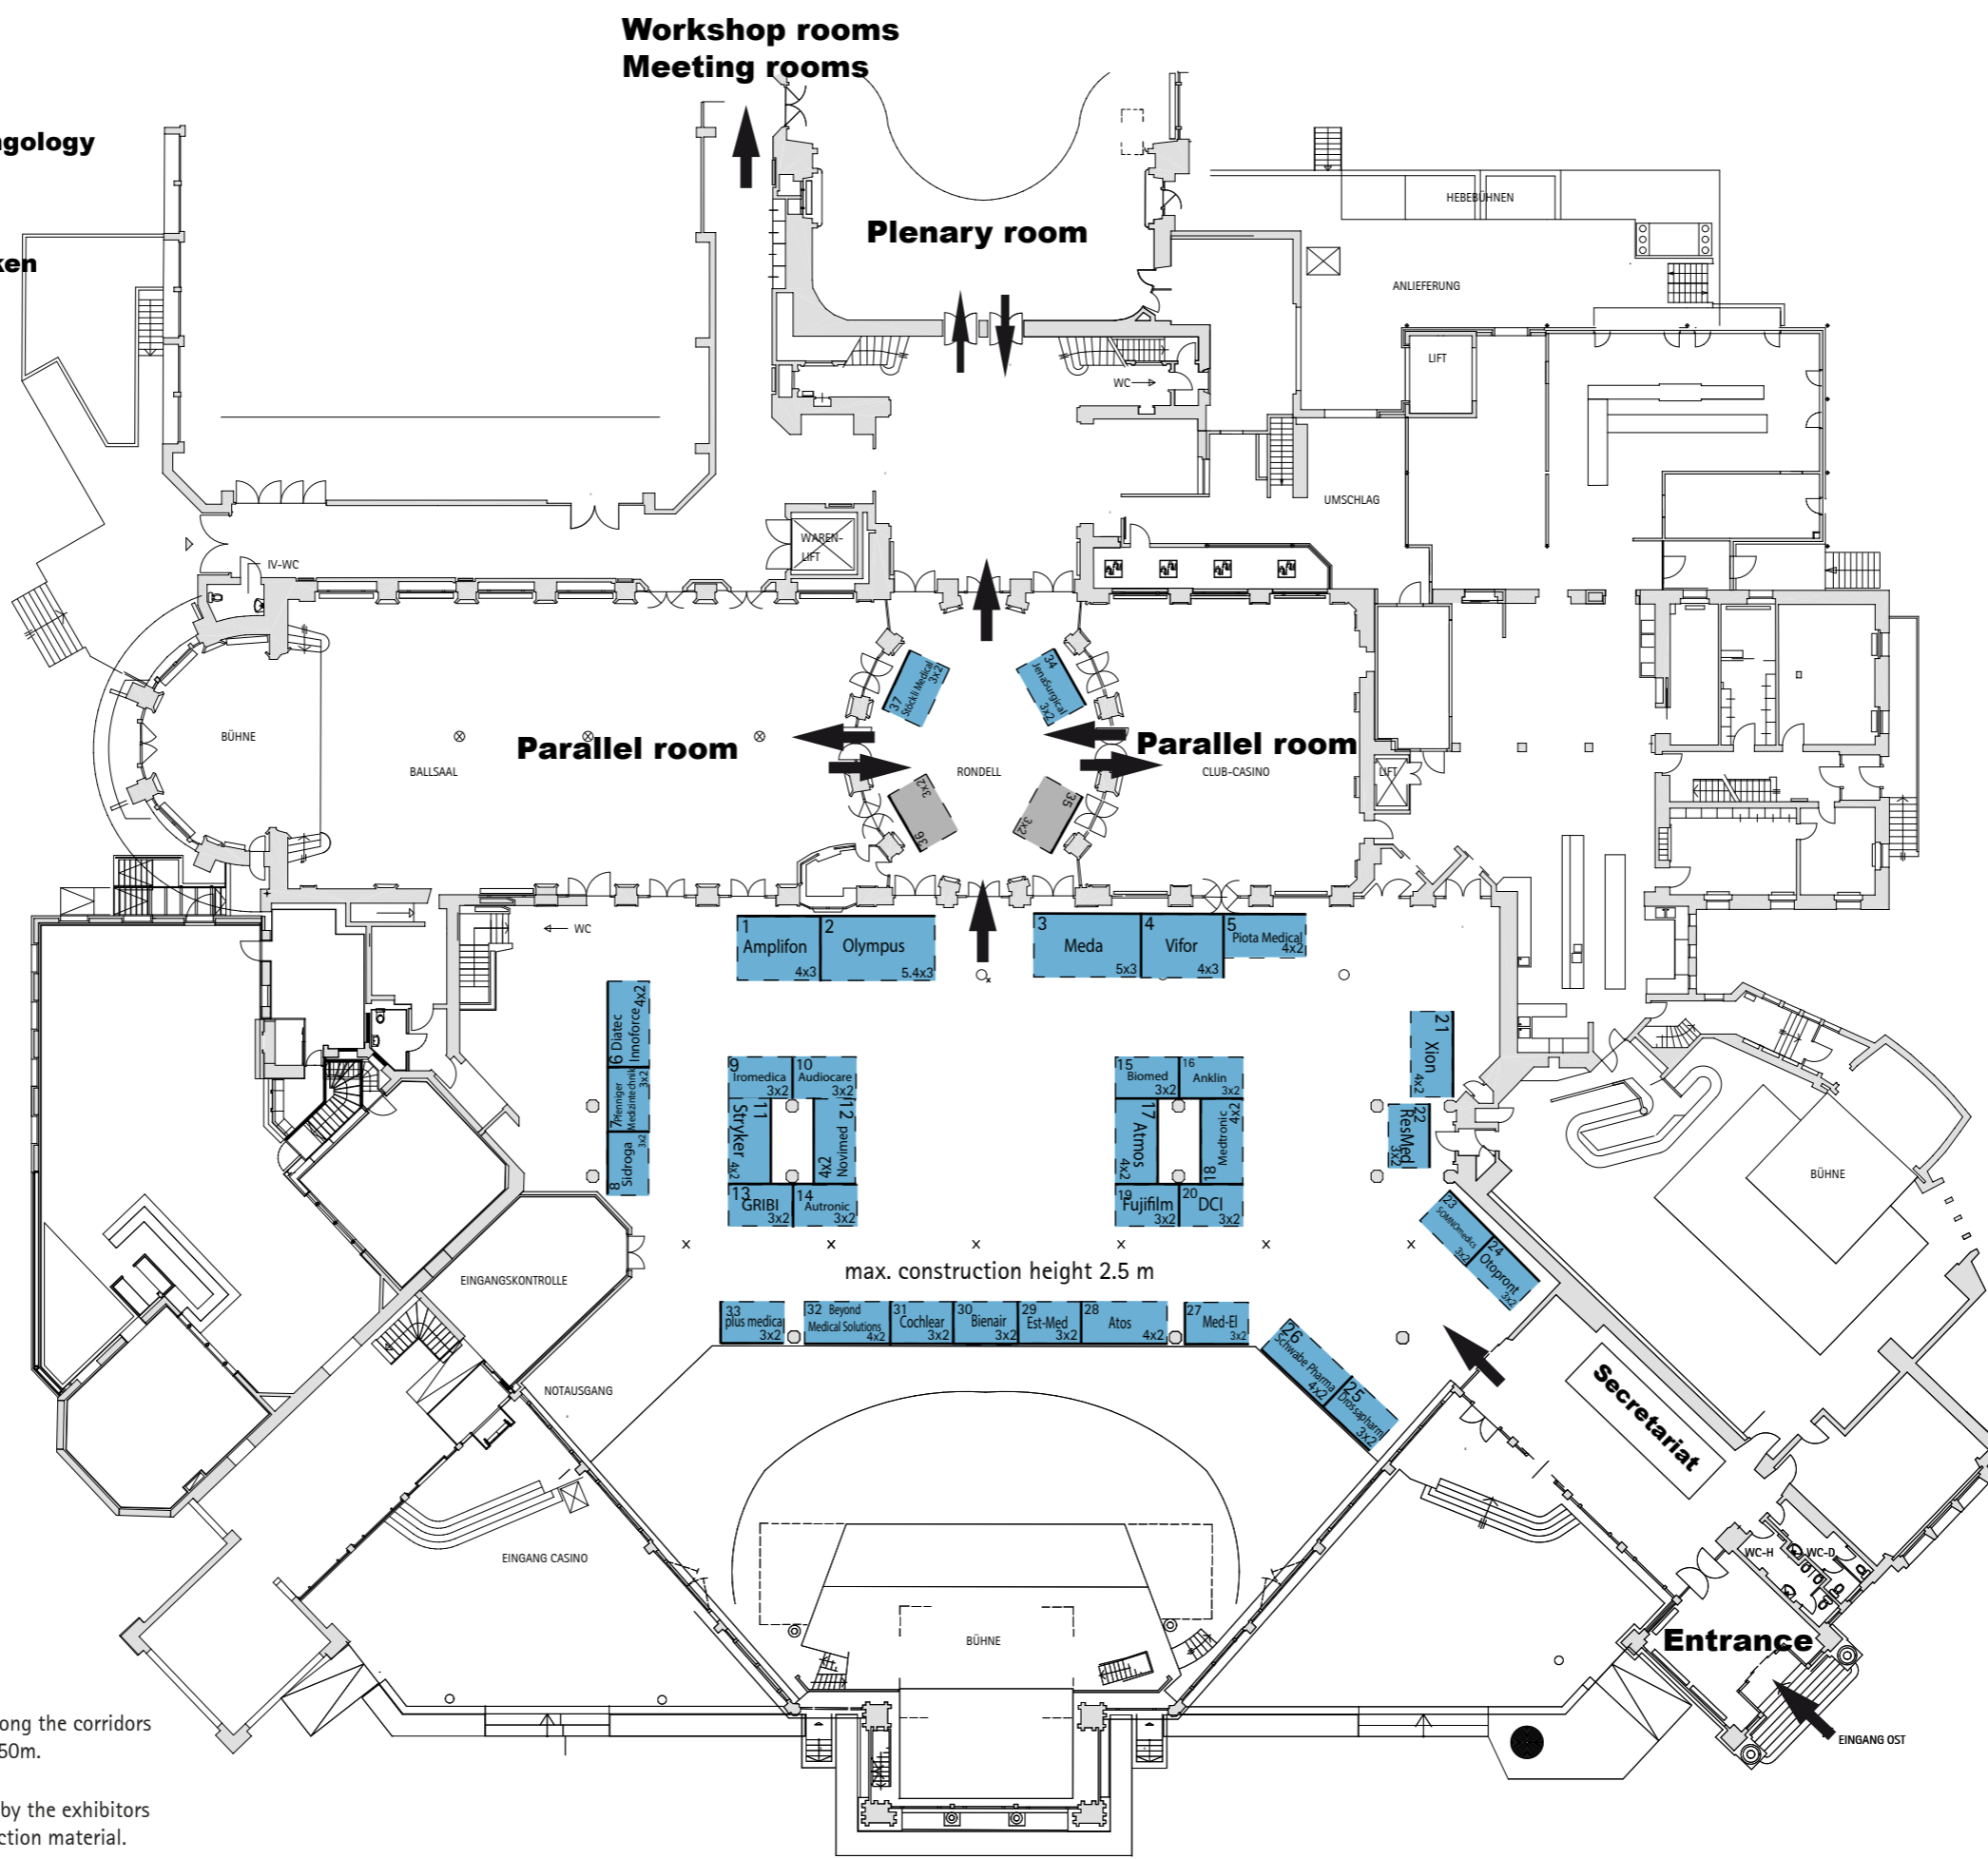

Autumn Meeting

**Swiss Society of Oto-Rhino-Laryngology
Head and Neck Surgery**

**16. - 17. November 2017
Congress Centre Kursaal Interlaken**

--- Open side: max. 1/3 of the booth sides along the corridors can be built up with walls higher than 1.50m.
 — Closed side: The walls must be organised by the exhibitors. The organizer do not provide any construction material.

max. construction height 2.5 m